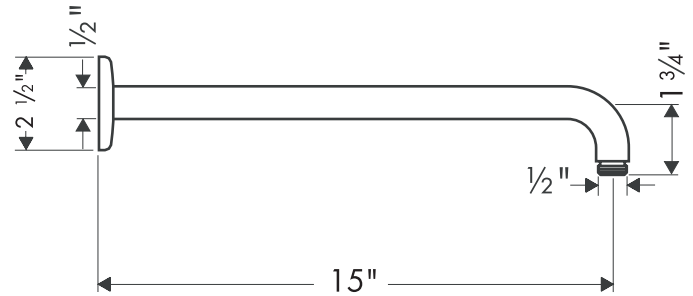

Raindance 15" Showerarm

27413XX1

Available in Chrome (00), Oil Rub Bronze (62), Steel (80), Brushed Nickel (82), Polished Nickel (83), Polished Brass (93)

Product Specification

Solid brass
1/2" female NPT inlet
90° bend
Includes escutcheon plate