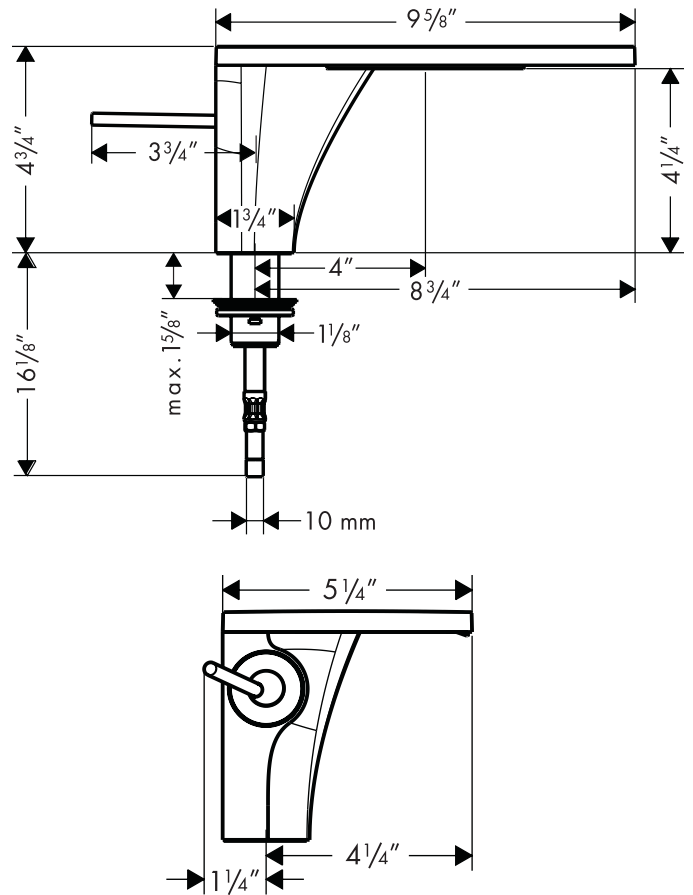

Axor Massaud Single-Control Lavatory Faucet

18010001

Available in Chrome

Product Specification

Distinctive styling

Single control

Flow rate 2.2 gpm

Hole size in mounting surface 1 1/4"

Max. mounting surface thickness 1 5/8"

10 mm flexible supply hoses

10 mm - 3/8" adapters included

Drain not included