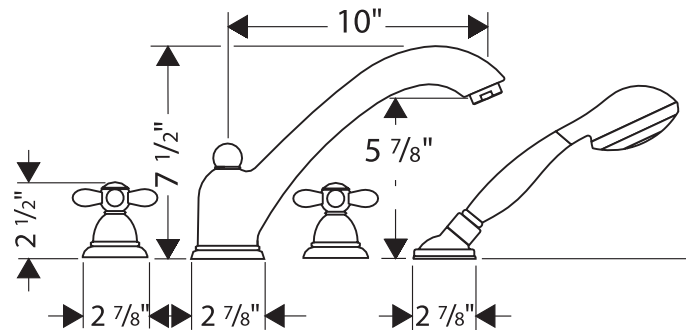

Axor Carlton Trim, 4-Hole Roman Tub Set 17454XX1

Available in Chrome (00), Oil Rub Bronze (62), Brushed Nickel (82), Polished Nickel (83)

Product Specification

Cross handles

Oversized spout

Handshower with 2 spray modes

Normal spray, soft aerated

Flow rate 2.5 gpm

Quiclean™ cleaning system

Protection against back siphonage provided by check valve

Requires rough 13444181 (not included)

hansgrohe