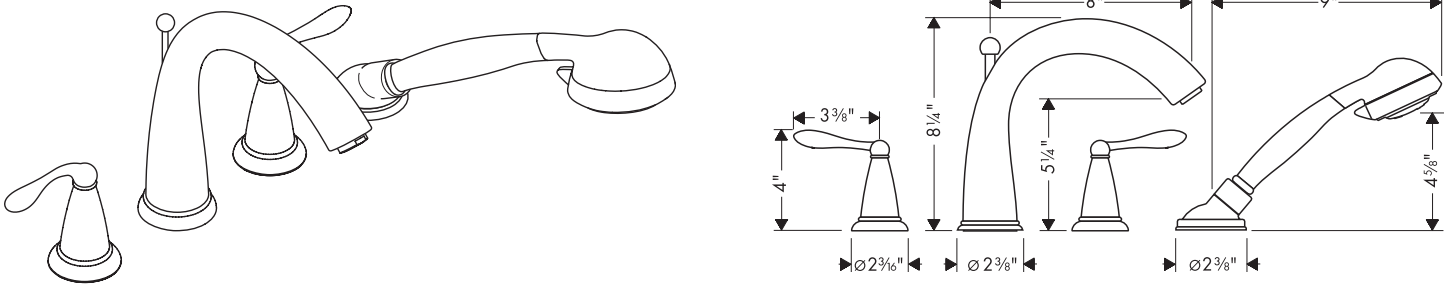

# Axor Phoenix Trim, 4-Hole Roman Tub Set 17447XX1

Available in Chrome (00), Oil Rub Bronze (62), Brushed Nickel (82)

## Product Specification

Lever handles

Oversized spout

Handshower with 2 spray modes

Full spray, soft aerated

Quiclean™ cleaning system

Flow rate 2.5 gpm

Protection against back siphonage provided by check valve