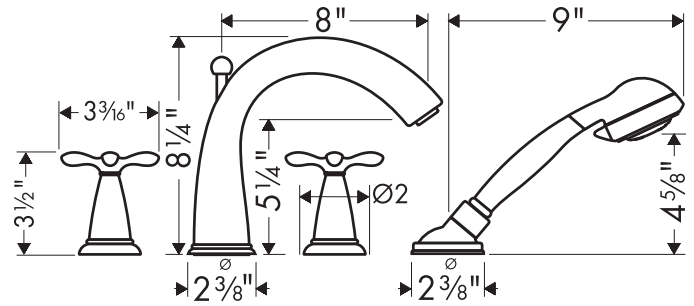

# Axor Phoenix Trim, 4-Hole Roman Tub Set 17446XX1

Available in Chrome (00), Oil Rub Bronze (62), Brushed Nickel (82)

## Product Specification

Cross handles

Oversized spout

Handshower with 2 spray modes

Full spray, soft aerated

Quiclean™ cleaning system

Flow rate 2.5 gpm

Protection against back siphonage provided by check valve