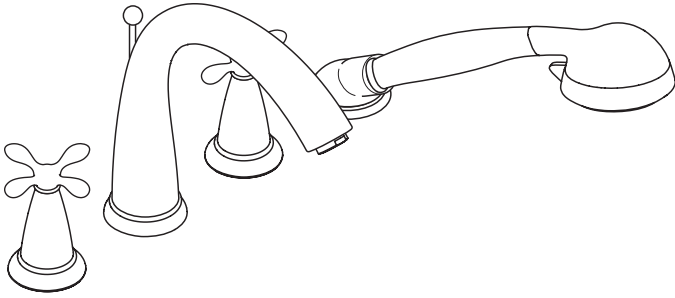

# Axor Phoenix Trim, 4-Hole Roman Tub Set 17446XX1

Available in Chrome (00), Oil Rub Bronze (62), Brushed Nickel (82)

## Product Specification

Cross handles

Oversized spout

Handshower with 2 spray modes

Full spray, soft aerated

Quiclean™ cleaning system

Flow rate 2.5 gpm

Protection against back siphonage provided by check valve