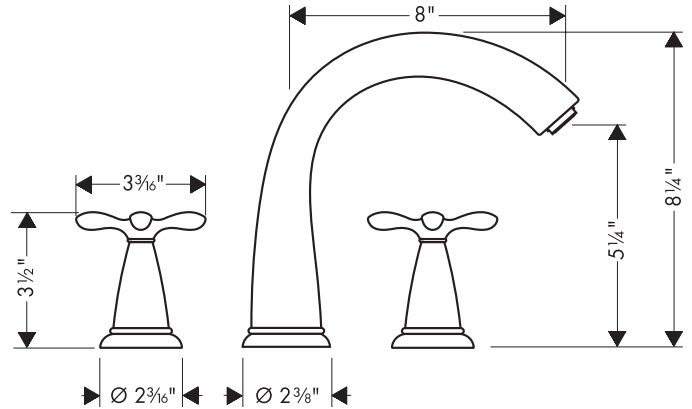

Axor Phoenix Trim, 3-Hole Roman Tub Set 17436XX1

Available in Chrome (00), Oil Rub Bronze (62), Brushed Nickel (82)

Product Specification

Cross handles
Oversized spout
Requires rough 06310000 (not included)