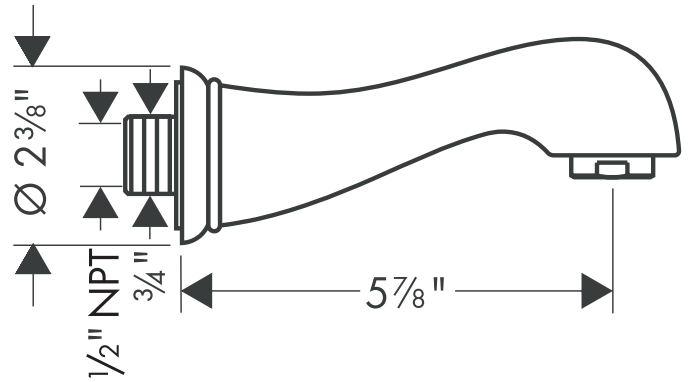

Axor Carlton Tub Spout 17420XX1

Available in Chrome (00), Oil Rub Bronze (62), Brushed Nickel (82), Polished Nickel (83)

Product Specification

Solid brass

Adapter is dual-threaded - $\frac{3}{4}''$ male, $\frac{1}{2}''$ NPT female