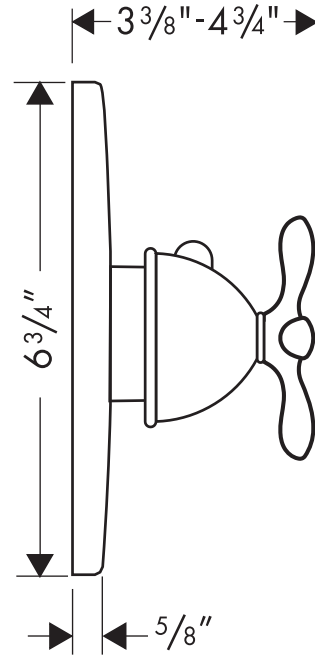

Axor Phoenix Trim, EcoMax Thermostatic Mixer 17387XX1

Available in Chrome (00), Oil Rub Bronze (62), Brushed Nickel (82)

Product Specification

New smaller round escutcheon

Cross handle

Includes thermoelement with service stops and check valves

100° safety stop

High temperature limit stop can be reset to comply with local plumbing codes

Flow rate 20 gpm @ 44 psi

Requires rough valve 15374181*

*Fits rough valves manufactured after 10/2003 only

hansgrohe