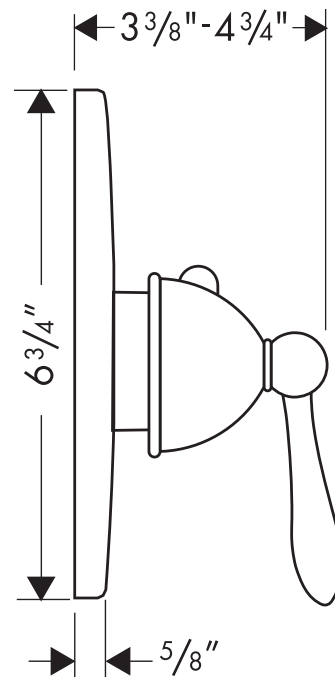

Axor Phoenix Trim, Ecostat Thermostatic Mixer

17385XX1

Available in Chrome (00), Oil Rub Bronze (62), Brushed Nickel (82)

Product Specification

New smaller round escutcheon

Lever handle

Includes thermoelement with service stops and check valves

100° safety stop

High temperature limit stop can be reset to comply with local plumbing codes

Flow rate 13.2 gpm @ 44 psi

Requires rough valve 15373181* or 15374181*

*Fits rough valves manufactured after 10/2003 only