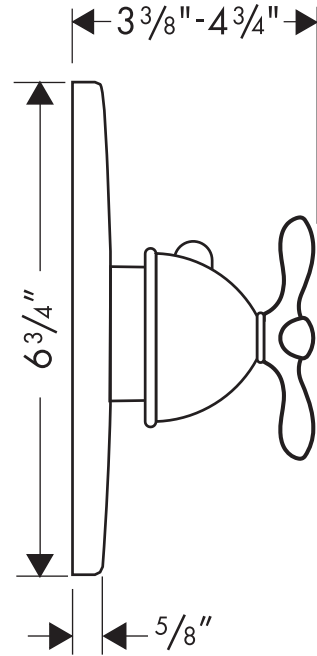

Axor Phoenix Trim, Ecostat Thermostatic Mixer 17384XX1

Available in Chrome (00), Oil Rub Bronze (62), Brushed Nickel (82)

Product Specification

New smaller round escutcheon

Cross handle

Includes thermoelement with service stops and check valves

100° safety stop

High temperature limit stop can be reset to comply with local plumbing codes

Flow rate 13.2 gpm @ 44 psi

Requires rough valve 15373181* or 15374181*

*Fits rough valves manufactured after 10/2003 only