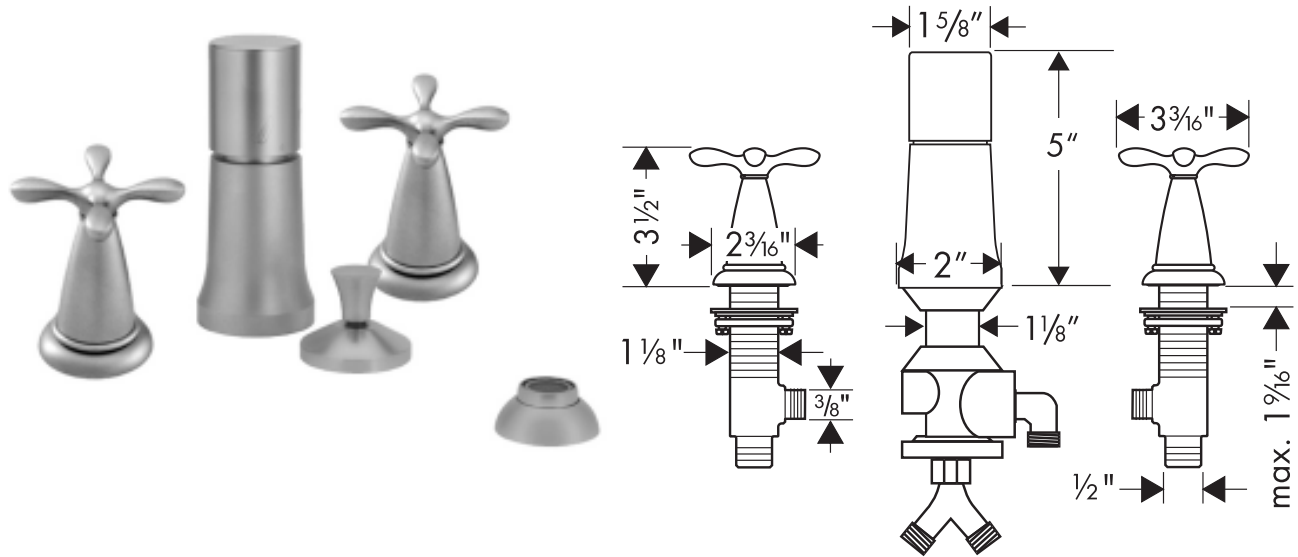

Phoenix Vertical Bidet Mixer 17226XX0 Trim

Available in Chrome (00), Satinox (81) and Brushed Nickel (82)
Rough-in (required - purchased separately)

13220181 Chrome
13222181 Satinox
13224181 Brushed Nickel

Product Specification

For use on vertical spray bidets
90° ceramic valve set
pop-up drain assembly
vertical spray
diverter with integral vacuum breaker