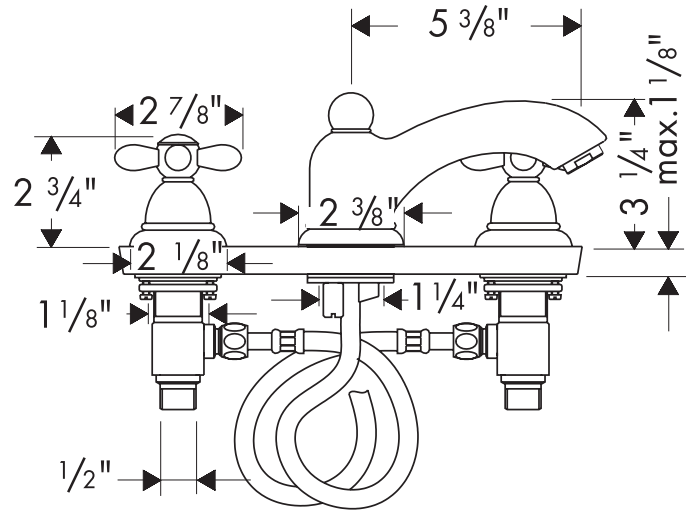

Axor Carlton Widespread Lav Set 17133XX1

Available in Chrome (00), Oil Rub Bronze (62), Brushed Nickel (82), Polished Nickel (83)

Product Specification

Cross handles

90° ceramic cartridges

Includes pop-up assembly

Hole sizes in mounting surface

valves $1\frac{1}{4}$ "

spout $1\frac{3}{8}$ "

Max. mounting surface thickness $1\frac{1}{8}$ "

Requires $\frac{1}{2}$ " supply hoses (not included)

hansgrohe