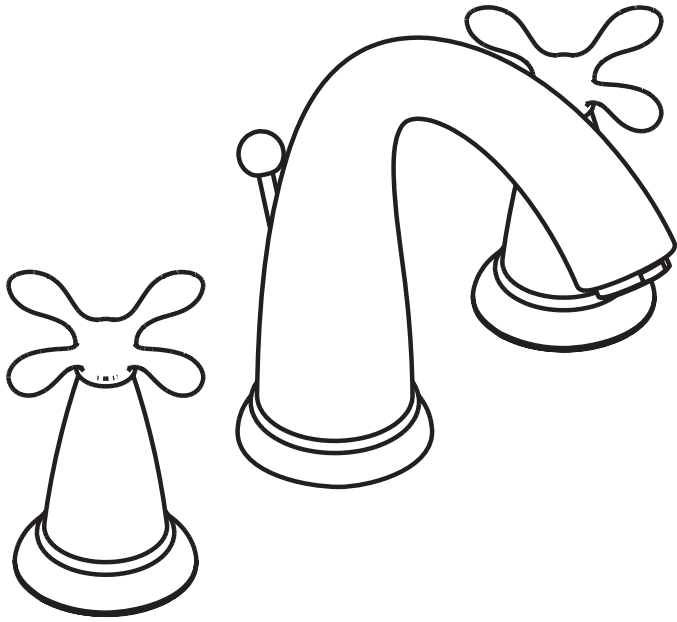

Axor Phoenix Widespread Lav Set 17104XX1

Available in Chrome (00), Oil Rub Bronze (62), Brushed Nickel (82)

Product Specification

Cross handles

Solid brass

90° ceramic cartridges

Includes pop-up assembly

Hole sizes in mounting surface

valves 1 1/4"

spout 1 3/8"

Max. mounting surface thickness 1 5/16"

Requires 1/2" supply lines (not included)

hansgrohe