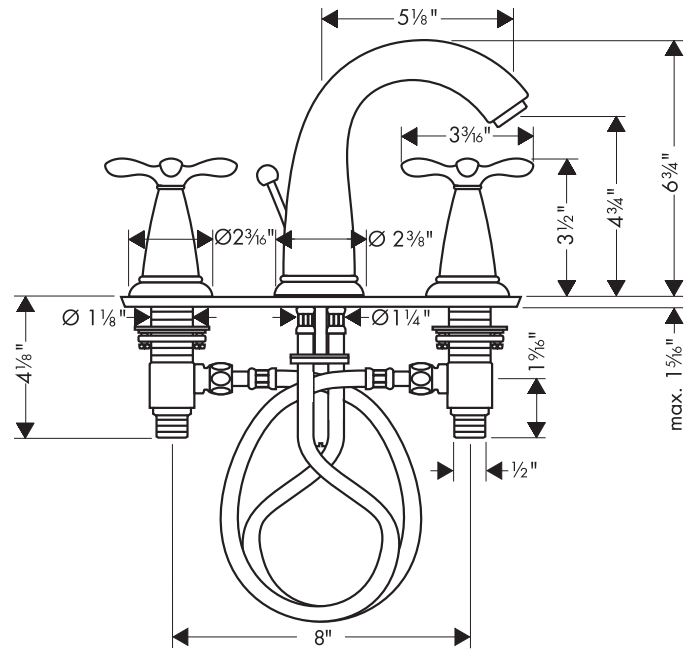

Axor Phoenix Widespread Lav Set 17104XX1

Available in Chrome (00), Oil Rub Bronze (62), Brushed Nickel (82)

Product Specification

Cross handles

Solid brass

90° ceramic cartridges

Includes pop-up assembly

Hole sizes in mounting surface

valves 1 1/4"

spout 1 3/8"

Max. mounting surface thickness 1 5/16"

Requires 1/2" supply lines (not included)

hansgrohe