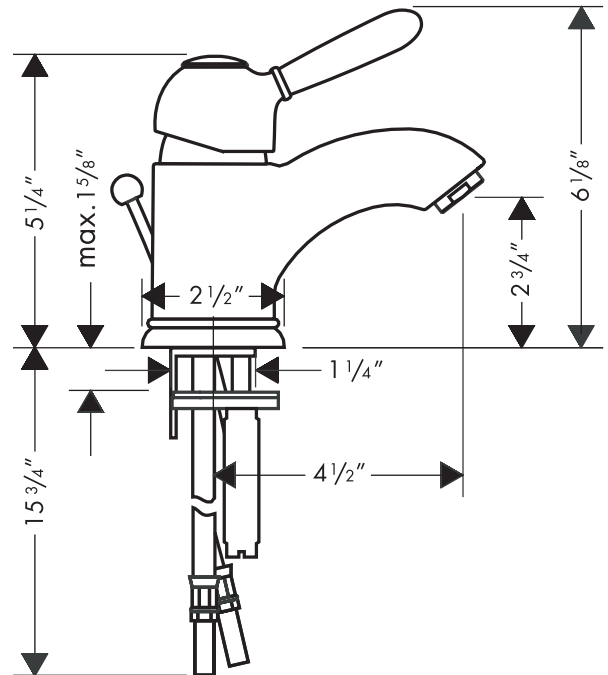

Axor Carlton Lav Mixer 17010XX1

Available in Chrome (00), Oil Rub Bronze (62), Brushed Nickel (82), Polished Nickel (83)

Product Specification

Lever handle

Single hole installation

Ceramic cartridge

Includes pop-up assembly

ADA compliant

Hole size in mounting surface 1 3/8"

Max. mounting surface thickness 1 5/8"

3/8" supply hoses - requires 3/8" compression fittings (not included)

hansgrohe