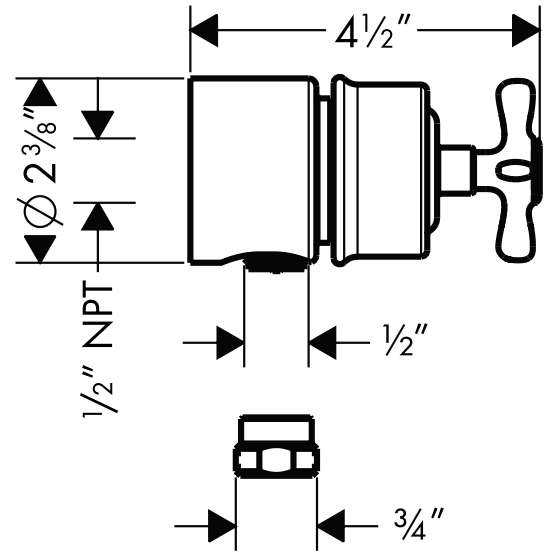

Axor Montreux Fix Fit Wall Outlet

16882XX1

Available in Chrome (00), Brushed Nickel (82), Polished Nickel (83)

Product Specification

Traditional cross handle

Integrated shut-off and volume control

1/2" female NPT inlet

Requires 1/2" male threaded nipple extending 5/8" outside surface of finished wall

Fits all 1/2" handshower hoses

Includes 3/4" adapter for use with garden-type hoses

AXOR[®]
hansgrohe