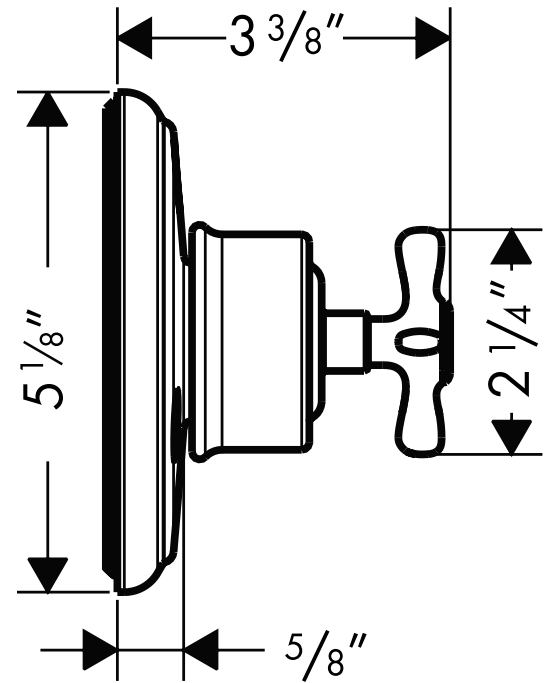

## 16835XX1

Available in Chrome (00), Brushed Nickel (82), Polished Nickel (83)

## Product Specification

Traditional cross handle

Controls 2 outlets

Integral volume control

Requires rough-in 15980181

Available accessory: extension kit 92641000

**AXOR**<sup>®</sup>  
hansgrohe