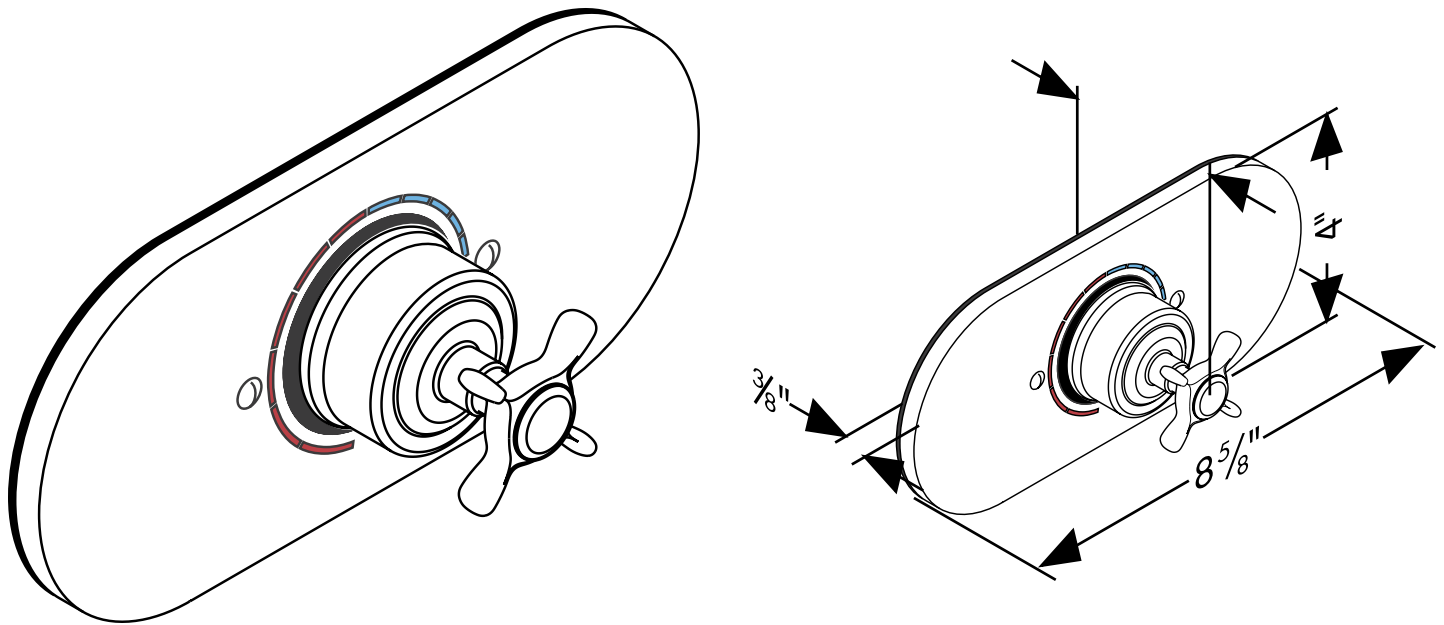

# Axor Montreux Trim, Pressure Balance Valve

16548XX1

Available in Chrome (00), Brushed Nickel (82), Polished Nickel (83)

## Product Specification

Traditional cross handle

Requires rough-in 13408181

**AXOR**<sup>®</sup>  
hansgrohe