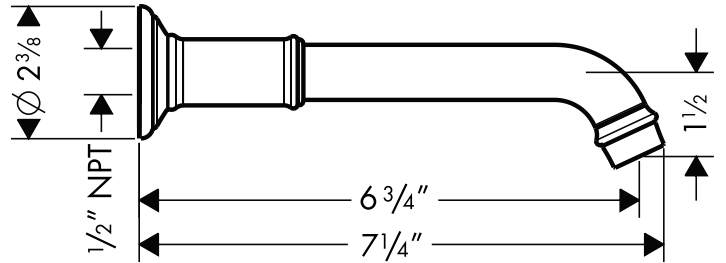

Axor Montreux Tub Spout

16541XX1

Available in Chrome (00), Brushed Nickel (82), Polished Nickel (83)

Product Specification

Solid brass Construction

$1/2$ " NPT female inlet -- requires $1/2$ " male threaded nipple, extending $3/8$ " - $5/8$ " outside the surface of the finished wall.