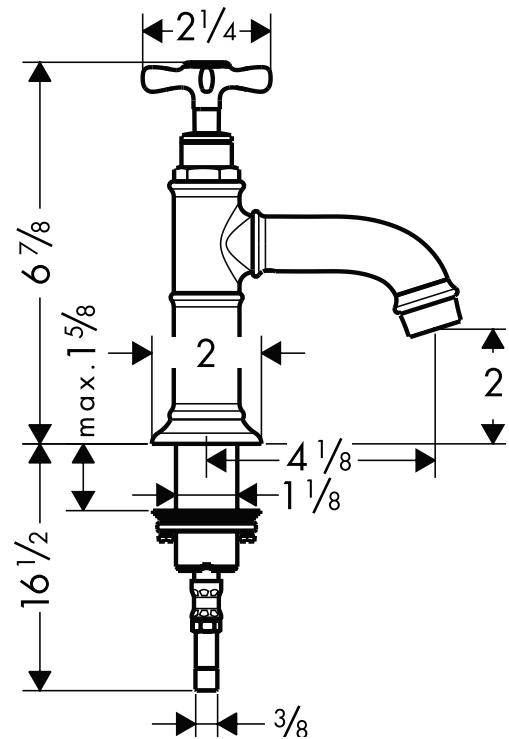

Axor Montreux Single Basin Faucet 16530XX1

Available in Chrome (00), Brushed Nickel (82), Polished Nickel (83)

Product Specification

Traditional cross handle

Solid brass construction

90° ceramic valve

Single hole mounting - hot or cold only

No drain included

Max. flow rate 2.2 gpm

3/8" supply hose - requires stop with 3/8" compression fitting (not included)

Hole size in mounting surface 1 1/4"

Maximum mounting surface thickness 1 5/8"

AXOR[®]
hansgrohe