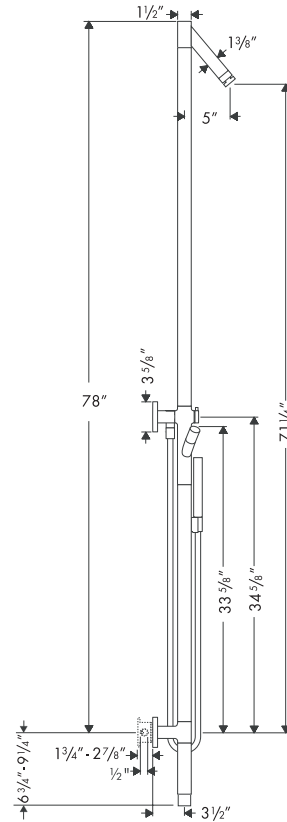

Axor Starck Shower Column 10905XX1

Available in Chrome (00), Brushed Nickel (82)

Product Specification

90° ceramic valves

Showerhead

Full spray

Rubit™ cleaning system

Flow rate 2.5 gpm

Starck handshower

Full spray

Rubit™ cleaning system

Flow rate 2.5 gpm

49" handshower hose

Protection against back siphonage provided by check valve

Requires rough valve 10902181

Not anti-scald – install remote pressure balance valve 13418181 if required by code