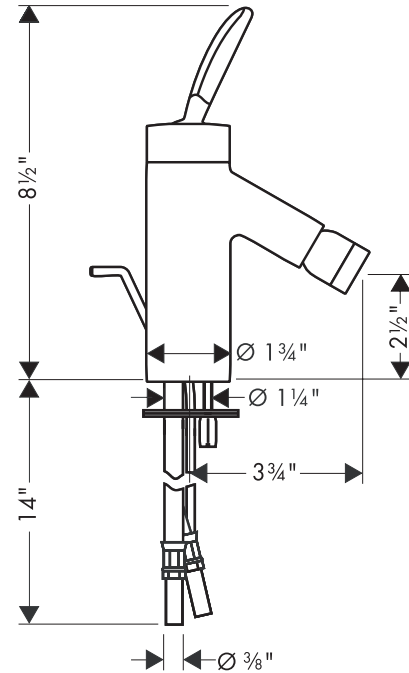

Axor Starck Bidet Mixer

10200XX1

Available in Chrome (00), Brushed Nickel (82)

Product Specification

Single hole installation

Single handle operation

Swivel aerator

Ceramic cartridge

Includes pop-up drain

ADA compliant

Flow rate 2.2 gpm

Hole size in mounting surface 1 3/8"

Max. mounting surface thickness 1 1/2"

3/8" supply hoses – requires 3/8" compression fittings (not included)

hansgrohe