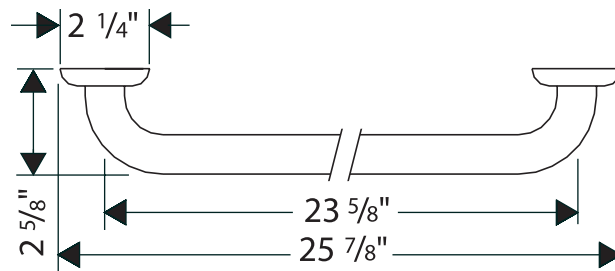

Towel Bar, 24"

06598XX0

Available in Chrome (00), Brushed Nickel (82), Polished Nickel (83), Polished Brass (93)

Product Specification

Solid brass