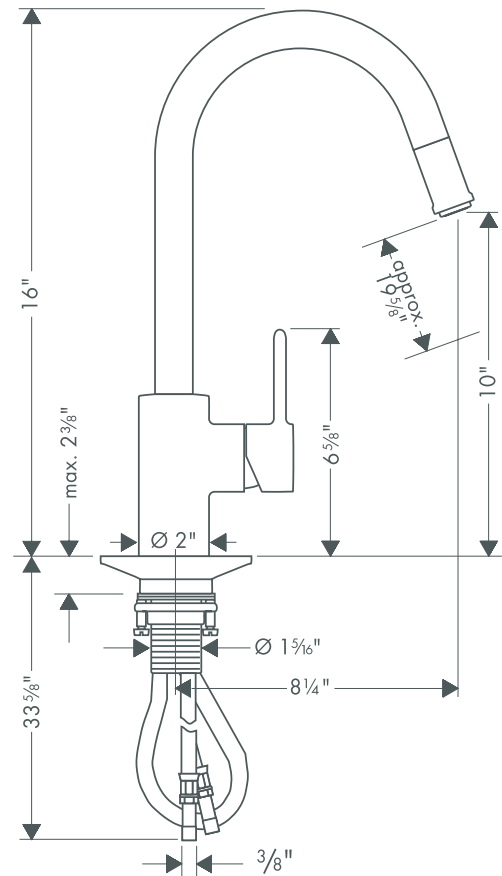

# Metro HighArc 1 Spray Pull-Out 06698XX0

Available in Chrome (00) and Steel Optik (86)

## Product Specification

- Solid brass body
- Ceramic cartridge operation
- Spout swivels 360°
- Faucet body easily removable for cleaning
- Nylon hose for quiet, long-lasting service
- Supply hoses require 3/8" compression fittings (not included)
- ADA compliant

Available accessory:  
Base plate 06329XX0