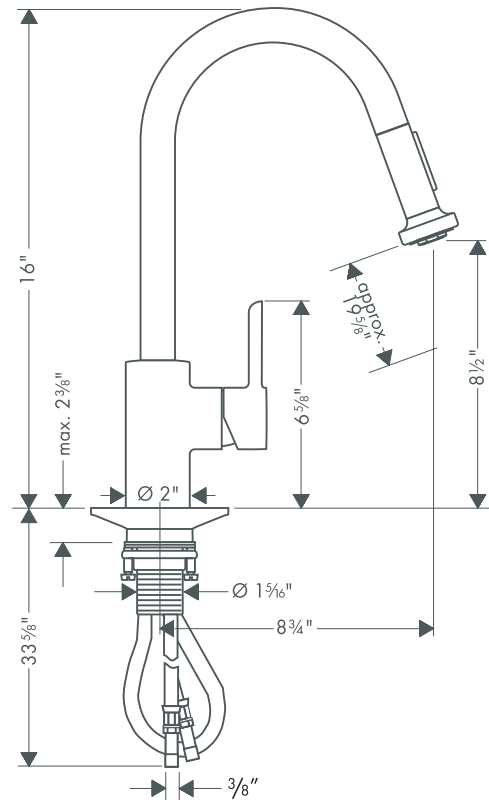

Stratos HighArc 2 Spray Pull-Out 06694XX0

Available in Chrome (00) and Steel Optik (86)

Product Specification

- Solid brass body
- 2-spray modes - normal and spray
- Ceramic cartridge operation
- Spout swivels 360°
- Faucet body easily removable for cleaning
- Nylon hose for quiet, long-lasting service
- Supply hoses require 3/8" compression fittings (not included)
- ADA compliant

Available accessory:
Base plate 06329XX0