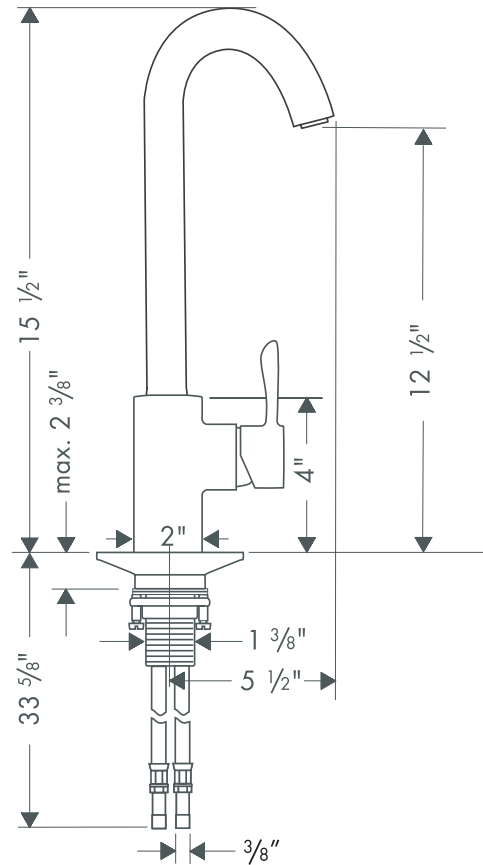

# Solaris HighArc Bar Faucet 06688XX0

Available in Chrome (00) and Steel Optik (86)

## Product Specification

- Solid brass body
- Ceramic cartridge operation
- Spout swivels 360°
- Faucet body easily removable for cleaning
- Supply hoses require 3/8" compression fittings (not included)
- ADA compliant

Available accessory:  
Base plate 06329XX0