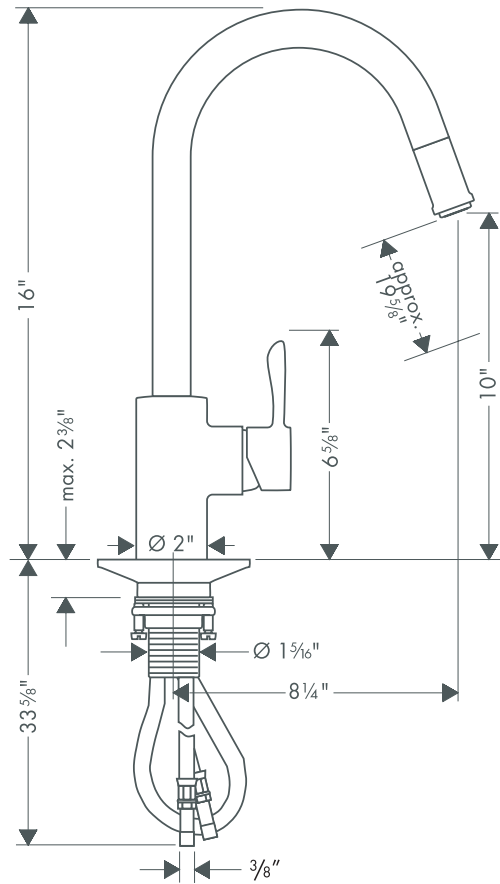

Solaris HighArc 1 Spray Pull-Out 06675XX0

Available in Chrome (00) and Steel Optik (86)

Product Specification

- Solid brass body
- Ceramic cartridge operation
- Spout swivels 360°
- Faucet body easily removable for cleaning
- Nylon hose for quiet, long-lasting service
- Supply hoses require 3/8" compression fittings (not included)
- ADA compliant

Available accessory:
Base plate 06329XX0