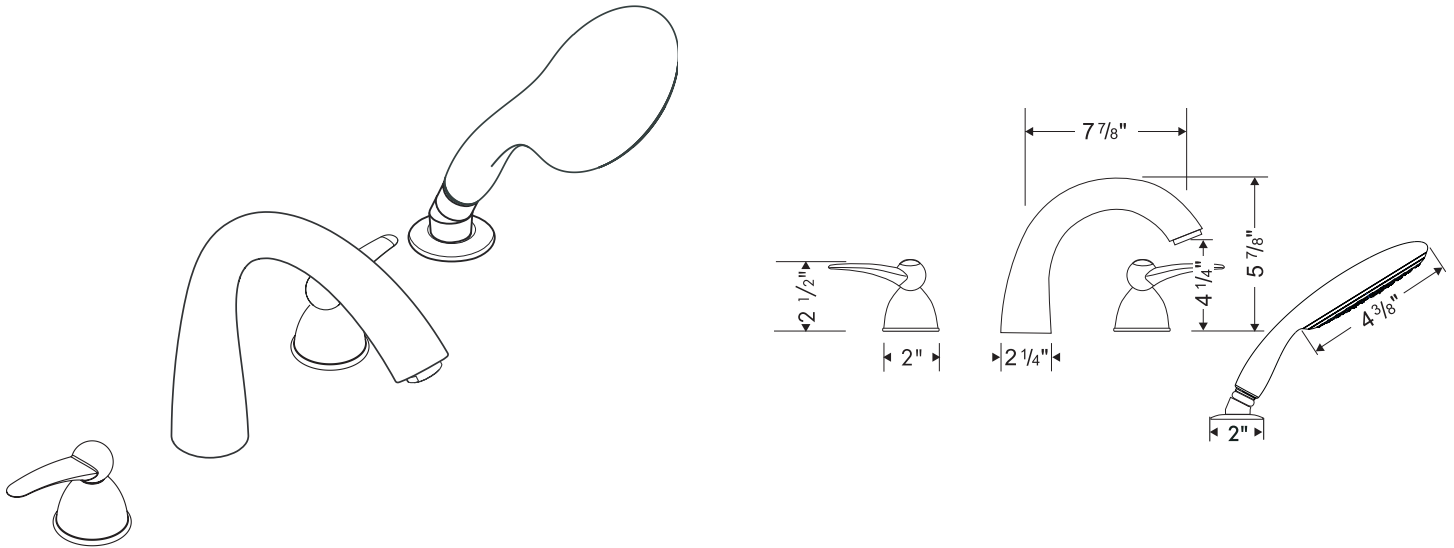

# Trim, Metro 4-Hole Tub Filler

06669XX0

Available in Chrome (00), Brushed Nickel (82)

## Product Specification

Solid brass

Raindance E 100 1-jet handshower

max. flow rate 2.5 gpm

air injection technology

Easy to clean

Tub spout with integral diverter

Protection against back siphonage provided by check valve

Requires rough valve 06646000

**hansgrohe**