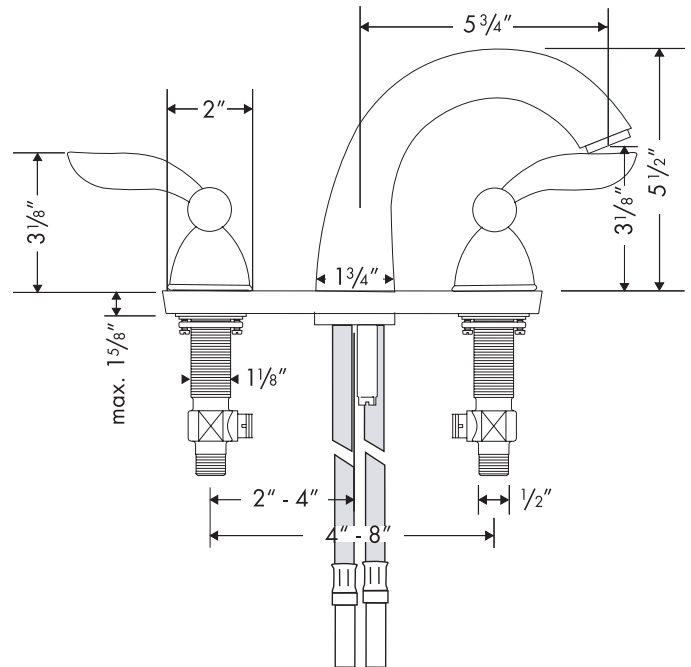

# Solaris™ 4" - 8" Widespread Lav Set 06633XX0

Available in Chrome (00), Brushed Nickel (82), Polished Nickel (83)

## Product Specification

Solid brass

Versatile mounting system, fits 4" - 8" spreads

90° ceramic cartridges

Cascade no-clog aerator

2.2 gpm

Includes pop-up drain

Requires 1/2" supply lines (not included)

Hole size in mounting surface: valves 1 1/4", spout 1 3/8"

Max. thickness of mounting surface: 1 5/8"

ADA compliant

**hansgrohe**