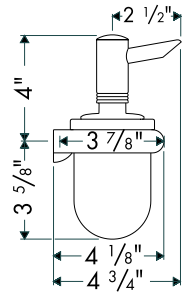

Product Specification

Wall mounted

Anti-shatter polymer tumbler, soap dish, dispenser bottle

Anti-clog liner in soap dispenser

Glass cup in toilet brush holder