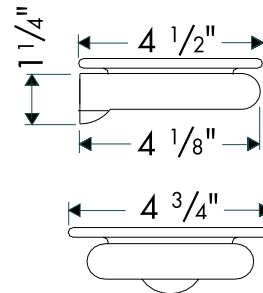

Product Specification

Wall mounted

Anti-shatter polymer tumbler, soap dish, dispenser bottle

Anti-clog liner in soap dispenser

Glass cup in toilet brush holder