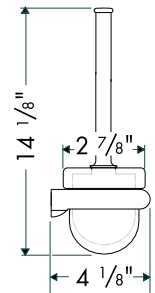

Product Specification

Wall mounted

Anti-shatter polymer tumbler, soap dish, dispenser bottle

Anti-clog liner in soap dispenser

Glass cup in toilet brush holder