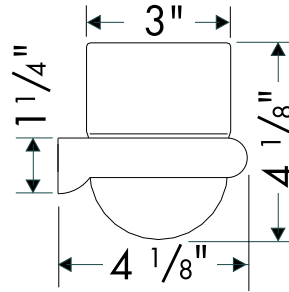

Product Specification

Wall mounted

Anti-shatter polymer tumbler, soap dish, dispenser bottle

Anti-clog liner in soap dispenser

Glass cup in toilet brush holder