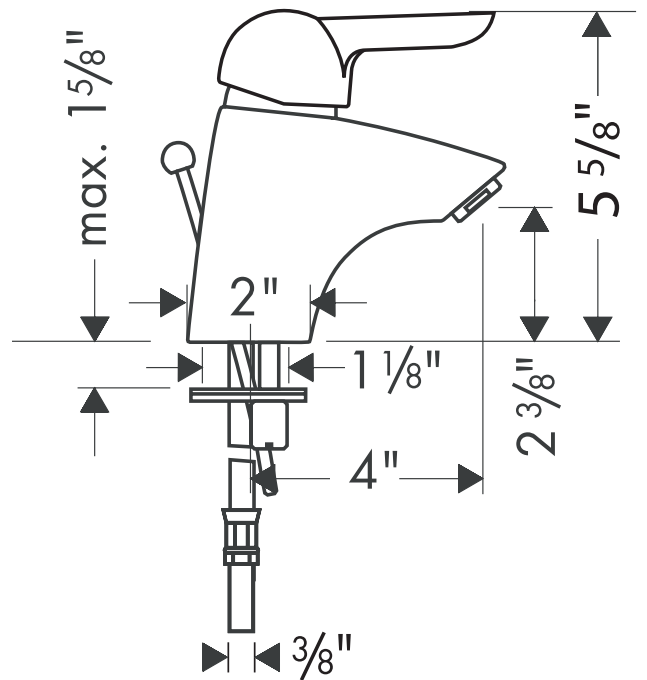

Stratos™ Single-Hole Lavatory Faucet 06575XX0

Available in Chrome (00), Brushed Nickel (82)

Product Specification

Solid brass

Single-hole mounting

Ceramic cartridge

Cascade no-clog aerator

Flow rate 2.2 gpm

Includes pop-up drain

Hole size in mounting surface: 1 1/4"

Max. mounting surface thickness: 1 5/8"

3/8" supply lines: requires 3/8" compression fittings (not included)

hansgrohe