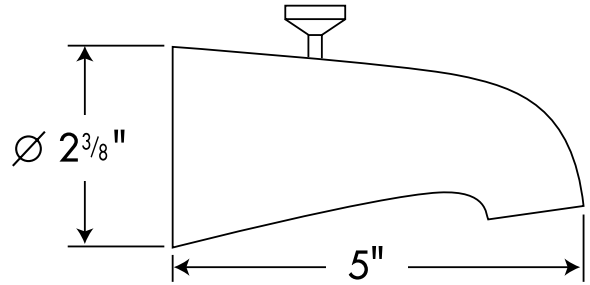

Diverter Tub Spout

06501XX1

available in chrome (00), polished brass (93)

Product Specification

Solid brass construction
3/4" female inlet
includes 1/2" adapter