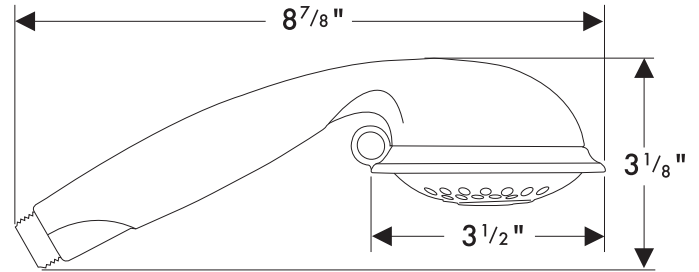

Retroaktiv 2-Jet Handshower

06127XX0

Available in Chrome (00), Oil Rub Bronze (62), Brushed Nickel (82), Polished Nickel (83),
Polished Brass (93)

Product Specification

Traditional design
2 spray modes: full and massage
Rubit™ cleaning system
40 no-clog spray channels
2.5 gpm