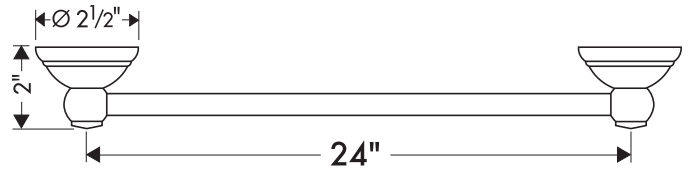

Retroaktiv™ Towel Bar

06098XX0

Available in Chrome (00), Oil Rub Bronze (62), Brushed Nickel (82), Polished Nickel (83), Polished Brass (93)

Product Specification

Solid brass