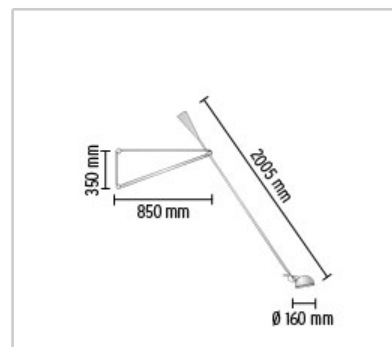

265

| | |
|-----------------------|---|
| Mounting | : Wall |
| Lamps description | : 1 x MAX 75W E27 IAA/W |
| Environment | : Indoor |
| Finish | : White, Grey, Black |
| Technical description | : Wall lamp providing direct light. Painted steel adjustable arm and reflector. Chrome-plated brass reflector support. Cast iron tapered counterweight. Painted steel wall fixture. |

ELECTRICAL

| | |
|-------------|-----------|
| Emergency | : Without |
| Voltage (V) | : 220/240 |

PHYSICAL

| | |
|-----------------------|-------------------------------|
| Supply | : Power cord |
| Cord length(mm) | : 2030 |
| Construction material | : Brass or Cast iron or Steel |
| Weight (kg) | : 6 |

265
design by Paolo Rizzatto

Wall lamp providing direct light

Reference Code

- A0300009 **White**
- A0300020 **Grey**
- A0300030 **Black**

Certifications

© Szczepanic / Picture Press