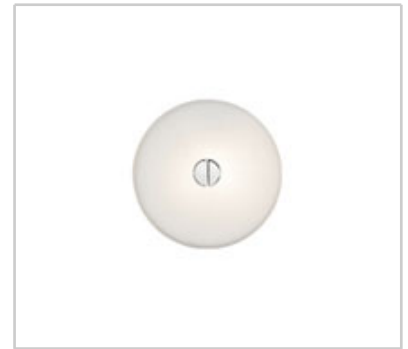

MINI BUTTON

Mounting	: Ceiling and wall
Lamps description	: 1 x MAX 25W G9 HSGS/F
Environment	: Indoor, Outdoor
Finish	: White / White, White / Blue, White / Yellow, Opaline glass
Technical description	: Wall or ceiling fixture providing diffused lighting suitable for indoor and outdoor use. Silicone elastomer dust and waterproof seal. Die-cast aluminum lamp body and wall fitting. Diffuser available in opaline glass or polycarbonate with opal, blue or yellow finishes.

ELECTRICAL

Emergency	: Without
Voltage (V)	: 220/240

PHYSICAL

Shape	: Round
Supply	: Terminal block
Construction material	: Aluminum or Glass or Polycarbonate or Silicone
Weight (kg)	: 0,6

Mini Button
design by Piero Lissoni

Wall or ceiling fixture providing diffused lighting suitable for indoor and outdoor use.

Reference Code

○ F1491009	White / White
● F1491014	White / Blue
● F1491019	White/Yellow
● F1490009	Glass

Certifications