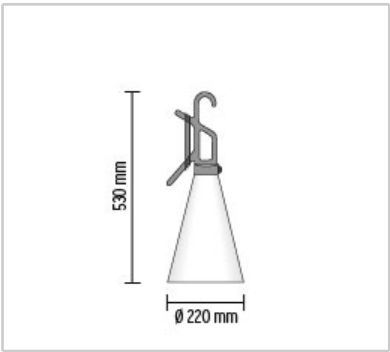

Certifications

ph. Florian Boehm