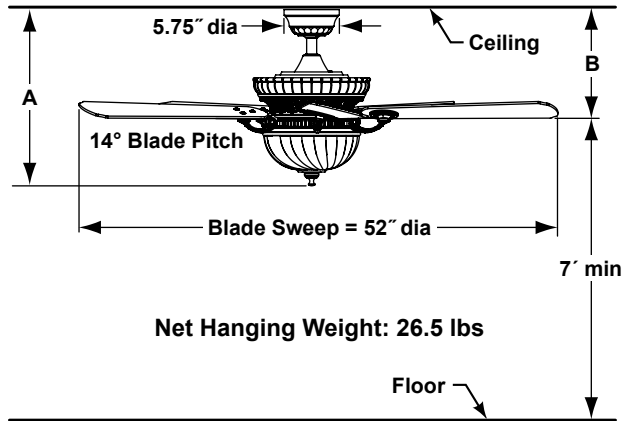

The Ventana™

FP8032SB Fan

SPECIFICATION SHEET

Product Specifications Subject To Change

VENTANA™

FP8032SB Ceiling Fan

	A	B
Fan w/4.5" downrod	18.38"	10.59"
Fan w/12" downrod	25.88"	18.09"
Fan w/18" downrod	31.88"	24.09"
Fan w/24" downrod	37.88"	30.09"
Fan w/36" downrod	49.88"	42.09"
Fan w/48" downrod	61.88"	54.09"
Fan w/60" downrod	73.88"	66.09"
Fan w/72" downrod	85.88"	78.09"

MOTOR SPECS:

172 x 17 motor is designed for optimal performance with this fan.

BLADE SETS:

A set of 5 reversible mahogany/walnut wood blades is included.

CONTROL OPTIONS:

The hand-held remote control (C24) with canopy receiver (RECFP5220) is included. Push button remote control will consist of 3 separate fan speeds, infinite light levels, and off position. Reversing switch located on fan housing. Optional wall control (C25) is available (to be used in conjunction with fan receiver).

LIGHTING OPTIONS:

3-bulb (40 watt max candelabra bulbs - included) downlight fixture with amber tea glass is included with this fan assembly. Maximum downlight wattage not to exceed 120 watts.

DOWNROD OPTIONS:

The Ventana™ fan comes with a 1" Dia. x 4.5" downrod. Optional downrods are available in 12", 18", 24", 36", 48", 60", and 72". For installations requiring a longer downrod, a downrod coupler is available. The Ventana™ fan can be mounted on a sloped ceiling up to 30°. Most sloped ceiling installations require a downrod longer than the standard 4.5" downrod. Optional sloped ceiling ball kits (SCB1-52) are available for up to 52°. Call your local dealer for more information.