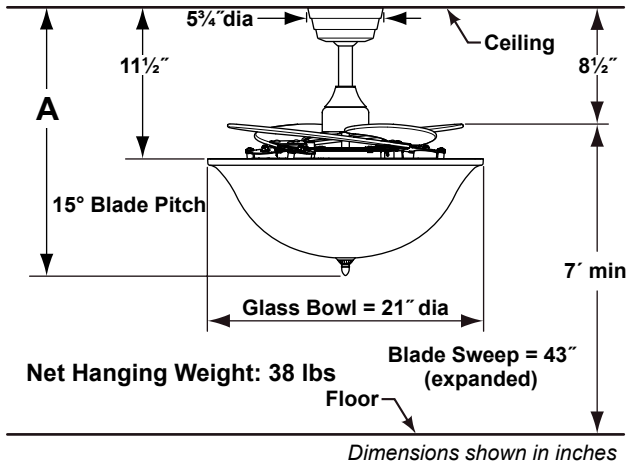

The Air Shadow™ Fan Asm – FP810AM

Glass Bowl Retractable Ceiling Fan

Available Finish	
AM	Oil-Rubbed Bronze Fan Components with Amber Glass Bowl and Cherry Wood Blades

Distance from Ceiling to Bottom of Fan	A
Fan w/6" downrod	20 1/2"
Fan w/12" downrod	26 1/2"
Fan w/18" downrod	32 1/2"
Fan w/24" downrod	38 1/2"
Fan w/36" downrod	50 1/2"
Fan w/48" downrod	62 1/2"
Fan w/60" downrod	74 1/2"
Fan w/72" downrod	86 1/2"

Airflow / Energy Efficiency Info (120V)					
Fan Speed	Max RPM	CFM	CFM / Watts	Amps	Watts
High	267	4514	87	0.40	48
Med	220	3696	103	0.38	35
Low	168	2776	127	0.33	22

INSTALLATION REQUIREMENTS:

Fan must be attached to a securely anchored electrical junction box capable of withstanding a load of at least 50 lbs.

ELECTRICAL REQUIREMENTS:

Requires a grounded electrical supply line of 120 volts AC, 60 Hz, 15 amp circuit.

MOTOR SPECS:

188 x 18 motor is designed for optimal performance with this fan.

BLADES:

A set of four cherry finish wood blades included.

CONTROL OPTIONS:

C28 hand-held reversible remote control with canopy-style receiver unit (RECCAN57DEMO) included. Frequency code settings are located in both transmitter and receiver units. Push-button remote has 3 reversible fan speeds, infinite light level dimming, demo mode and off button. Demo mode is initiated by pressing the Demo button on the remote. Lights will flash 3 times when demo mode is initiated and fan runs for 2 1/2 minutes, then shuts off for 1/2 minute. Demo mode continues until any other button is pressed on the remote control. Optional C21 wall control is available—sold separately. Instructions are provided with each control.

LIGHTING OPTIONS:

Includes LK810AM amber glass bowl light kit and three 60-watt candelabra bulbs.

DOWNROD OPTIONS:

Fan comes with a 1" dia. x 6" long downrod (DR1-6). Optional downrods are available in 12", 18", 24", 36", 48", 60" and 72" lengths. Fan can be mounted on a sloped ceiling up to 30°. Most sloped ceiling installations require a downrod longer than the standard 6" downrod. Optional sloped ceiling ball kits (SCB1-52) are available for slope angles greater than 30° and up to 52°. Call technical support for more information.

LOCATION USE:

Fan is rated for dry locations only.

10983 Bennett Parkway
Zionsville, IN 46077
Toll Free (888) 567-2055
FAX (866) 482-5215

Outside U.S. call (317) 733-4113

Visit Our Website www.fanimation.com