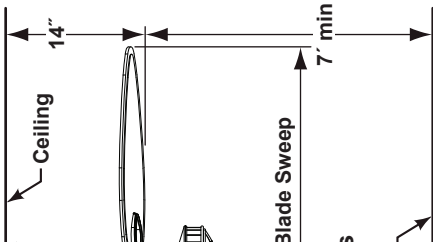

VZ Fan Assembly

Fan Assembly Includes:

- Fan Motor Assembly with Decorative Housing and Canopy
- Cairo Purple Wood Blades
- Filigree Glass Bowl Light Kit Assembly with Tassel

Dimensions shown in inches

securely anchored and capable of withstanding a load of at least 50 lbs.

included). Optional down rods are available in 12", 18", 24", 36", 48", 60", and 72" up to 30°. Most sloped ceiling installations require a down rod longer than ceiling ball kits (SCB52) are available for up to 52°. Call tech support for