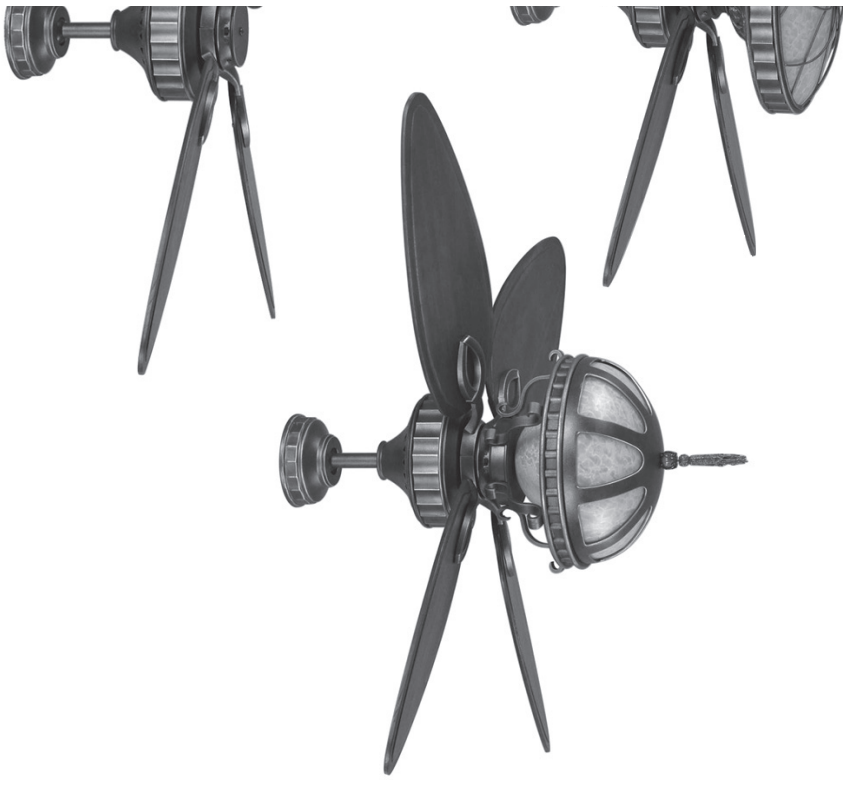

VZ Fan Assembly

Fan Assembly Includes:

- Fan Motor Assembly with Decorative Housing and Canopy
- Cairo Purple Wood Blades
- Filigree Glass Bowl Light Kit Assembly with Tassel

Dimensions shown in inches

securely anchored and capable of withstanding a load of at least 50 lbs.

Supply line of 120 volts AC, 60 Hz, 15 amp circuit.

(Wiring): High – 150 rpm; Med – 110 rpm; Low – 75 rpm

Control unit will consist of 4 separate speeds, down light controls, and off button.

Maximum load on this fan. Maximum of 120 watts (three 40-watt, candelabra bulbs - not

included). Optional down rods are available in 12", 18", 24", 36", 48", 60", and 72" up to 30°. Most sloped ceiling installations require a down rod longer than ceiling ball kits (SCB52) are available for up to 52°. Call tech support for

Down rod blade holders are included with this fan. Not recommended for Damp

message.

III Day II

Collection Series

SPECIFICATION

VZ Fan Assembly

Dimensions shown in inches

Fan Assembly Includes: