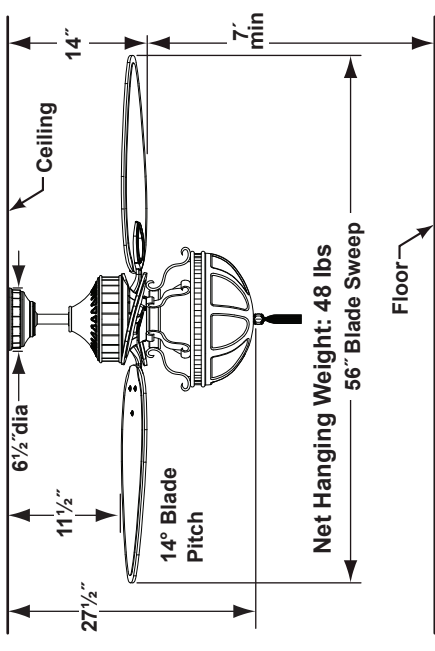

included). Optional down rods are available in 12", 18", 24", 36", 48", 60", and 72" up to 30°. Most sloped ceiling installations require a down rod longer than ceiling ball kits (SCB52) are available for up to 52°. Call tech support for

Down rod blade holders are included with this fan. Not recommended for Damp

message.

III Day II

Collection Series

SPECIFICATION

VZ Fan Assembly

Dimensions shown in inches

Fan Assembly Includes:

- Fan Motor Assembly with Decorative Housing and Canopy
- Cairo Purple Wood Blades

LB230VZ Fan Asser

Dimensions shown in inches

INSTALLATION REQUIREMENTS:

Ceiling fan attaches to electrical junction box securely anchored and capable o