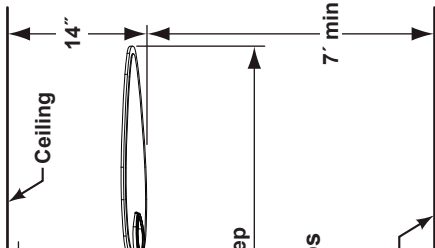

included). Optional down rods are available in 12", 18", 24", 36", 48", 60", and 72" up to 30°. Most sloped ceiling installations require a down rod longer than ceiling ball kits (SCB52) are available for up to 52°. Call tech support for

Down rod blade holders are included with this fan. Not recommended for Damp

message.

III Day II

Collection Series

SPECIFICATION

VZ Fan Assembly

Dimensions shown in inches

Fan Assembly Includes: