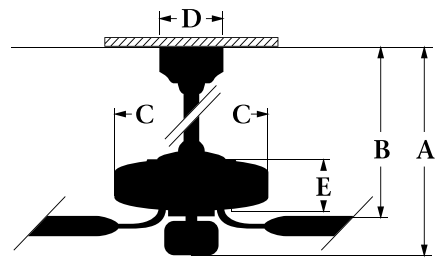

HALOGEN

SO52CF with BSO/52-CF
Carbon Fiber Solo with integrated light kit (included) and Solo Carbon Fiber blades.

MODEL #SO52

DIMENSIONS

- A (4" DR) – 15* C – 10
- A (6" DR) – 17 D – 6
- B (4" DR) – 8³/₄ E – 5³/₄
- B (6" DR) – 12³/₄

The Solo fan is shipped with two down rods, a 4" for mounting close to the ceiling, a 6" rod for mounting farther away.

SPECIFICATIONS

- Blade Sweep – 52"
- # of Blades – 5
- Blade Pitch – 14°
- Motor Size – 188 x 15
- AMPS (HI Speed) – .70
- Watts (HI Speed) – 80
- RPM (HI/MED/LO) – 210/120/78
- CFM (HI Speed) – 7680