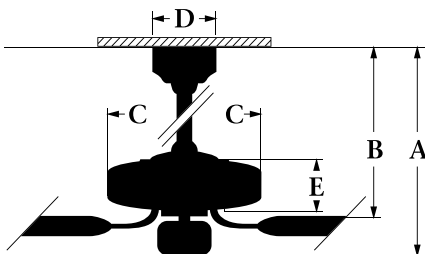

### DIMENSIONS

A (2" DR) - 14½    C - 14¾  
A (6" DR) - 18½    D - 5¾  
B (2" DR) - 9½    E - 7½  
B (6" DR) - 13½

All Craftmade fans are shipped with two down rods, a 2" for mounting close to the ceiling, a 6" rod for mounting farther away.

### SPECIFICATIONS

Blade Sweep - 52"  
# of Blades - 5  
Blade Pitch - 14°  
Motor Size (MM) - 188x15  
AMPS (HI Speed) - 0.7  
Watts (HI Speed) - 80  
RPM (HI/MED/LO) - 210/120/78  
CFM (HI Speed) - 7680