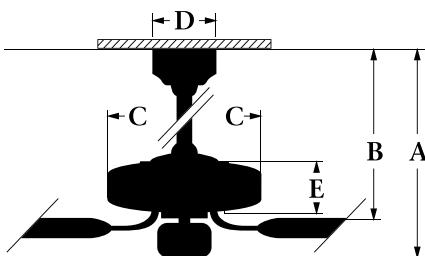

Presidential II

P252PB with B5/52S-RWP
and F422-PB with #279C
Polished brass Presidential II with
Rosewood polygloss blades and
gleaming Polished Brass light kit.

MODEL #P252

DIMENSIONS

A (2" DR) - $10\frac{3}{4}$ C - $12\frac{3}{4}$
A (6" DR) - $14\frac{3}{4}$ D - $5\frac{1}{8}$
B (2" DR) - $9\frac{3}{4}$ E - 5
B (6" DR) - $13\frac{3}{4}$

The Presidential II fan is shipped with two down rods, a 2" for mounting close to the ceiling, a 6" rod for mounting farther away.

SPECIFICATIONS

Blade Sweep - 52" or 56"
of Blades - 5
Blade Pitch - 14°
Motor Size - 188 x 15
AMPS (HI Speed) - .70
Watts (HI Speed) - 80
RPM (HI/MED/LO) - 210/120/78
CFM (HI Speed) - 7680