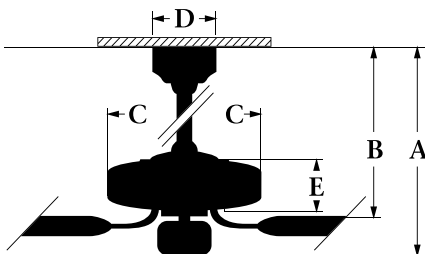

Porch

PF52VG with B5/52S-OPO and OLK4-VG
Verdi Green Porch fan with Pickled Oak all weather blades and matching Verdi outdoor light kit.

MODEL #PF52

DIMENSIONS

A (2" DR) - 10 ³ / ₄	C - 11 ⁵ / ₁₆
A (6" DR) - 14 ³ / ₄	D - 5 ¹ / ₈
B (2" DR) - 9	E - 3 ³ / ₄
B (6" DR) - 13	

The Porch fan is shipped with two down rods, a 2" for mounting close to the ceiling, a 6" rod for mounting farther away.

SPECIFICATIONS

Blade Sweep - 52"
of Blades - 5
Blade Pitch - 12°
Motor Size - 153 x 12
AMPS (HI Speed) - .70
Watts (HI Speed) - 80
RPM (HI/MED/LO) - 200/120/55
CFM (HI Speed) - 6300