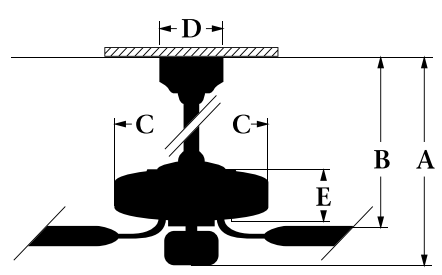

Outdoor Patio

OPXL52GV with B5/52S-OWP and OLK13GV
Galvanized Outdoor Patio fan with Weathered Pine blades and light kit.

MODEL #OP42 & OPXL52

DIMENSIONS

| OPXL52 | OP42 |
|------------------|------------------|
| A (2" DR) – 11½" | A (2" DR) – 10¼" |
| A (6" DR) – 15½" | A (6" DR) – 14¼" |
| B (2" DR) – 9¾" | B (2" DR) – 8" |
| B (6" DR) – 13¾" | B (6" DR) – 12" |
| C – 11½" | C – 9" |
| D – 5⅞" | D – 5⅞" |
| E – 4½" | E – 3¼" |

SPECIFICATIONS

OPXL52
 Blade Sweep – 52"
 # of Blades – 5
 Blade Pitch – 14°
 Motor Size – 188 x 15
 AMPS (HI Speed) – .70
 Watts (HI Speed) – 80
 RPM (H/MED/LO) – 210/120/78
 CFM (HI Speed) – 7680

OP42
 Blade Sweep – 42"
 # of Blades – 5
 Blade Pitch – 14°
 Motor Size – 153 x 8
 AMPS (HI Speed) – .40
 Watts (HI Speed) – 46
 RPM (H/MED/LO) – 200/125/55
 CFM (HI Speed) – 5100