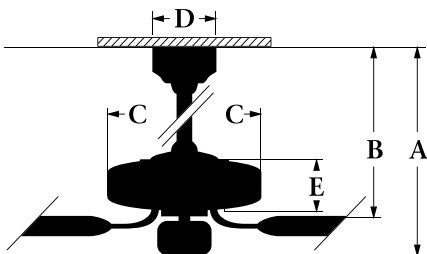

Omni®

OM52BN with B5/52L-BP and LKH2040-BN
Brushed Nickel Omni and halogen light kit, shown
with Limited Black Polygloss blades and standard
flange cover.

MODEL #OM52

DIMENSIONS

A (2" DR) - 12¹/₂ C - 13
A (6" DR) - 16¹/₂ D - 6
B (2" DR) - 9³/₄ E - 5
B (6" DR) - 13³/₄

*The Omni fan is shipped with two down rods,
a 2" for mounting close to the ceiling, a 6" rod for
mounting farther away.*

SPECIFICATIONS

Blade Sweep - 52" or 56"
of Blades - 5
Blade Pitch - 14°
Motor Size - 188 x 15
AMPS (HI Speed) - .70
Watts (HI Speed) - 80
RPM (HI/MED/LO) - 210/120/78
CFM (HI Speed) - 7680