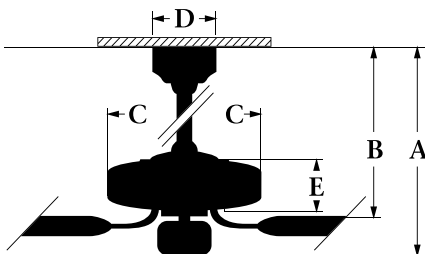

### DIMENSIONS

A (2" DR) - 10 $\frac{1}{4}$	C - 9
A (6" DR) - 14 $\frac{1}{4}$	D - 5 $\frac{1}{8}$
B (2" DR) - 8	E - 3 $\frac{1}{4}$
B (6" DR) - 12	

*The Max Air fan is shipped with two down rods, a 2" for mounting close to the ceiling, a 6" rod for mounting farther away.*

### SPECIFICATIONS

Blade Sweep - 29"  
# of Blades - 5  
Blade Pitch - 25°  
Motor Size - 153 x 8  
AMPS (HI Speed) - .40  
Watts (HI Speed) - 46  
RPM (HI/MED/LO) - 200/120/55  
CFM (HI Speed) - 5200