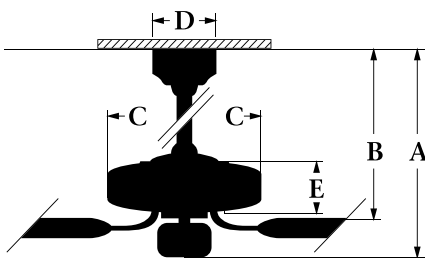

Kona Bay®

K52BS with B5/56T-RW3
Brownstone™ Kona Bay with
Tropic Isle Rosewood blades.

MODEL #K52

DIMENSIONS

A (2" DR) - 11	C - 8½
A (6" DR) - 15	D - 5¼
B (2" DR) - 10	E - 7
B (6" DR) - 14	

SPECIFICATIONS

Blade Sweep - 52"
of Blades - 5
Blade Pitch - 16°
Motor Size - 188x20
AMPS (HI Speed) - .57
Watts (HI Speed) - 68
RPM (H/MED/L) - 164/115/54
CFM (HI Speed) - 6543

K52 with Tropic Isle Blades
AMPS (HI Speed) - .61
Watts (HI Speed) - 71
RPM (H/MED/L) - 113/75/35

REMOTE SYSTEMS

AVAILABLE

FINISHES

Antique Brass, Antique White,
Brownstone, Brushed Nickel,
English Toffee, Galvanized,
Rustic Iron