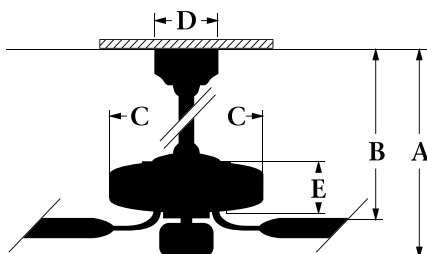

Fresco®

Patented Side Lighting

FR52EB with B5/52S-WWB
European Bronze Fresco with
Washed Walnut blades.

MODEL #FR52

DIMENSIONS

A (2" DR) – 22½ C – 18½
A (6" DR) – 26½ D – 6
B (2" DR) – 19½ E – 5
B (6" DR) – 23½

The Fresco fan is shipped with two down rods, a 2" for mounting close to the ceiling, a 6" rod for mounting farther away. If using Tripod Close Kit with this fan, A & B measurements are approximate to those of the CXL fan.

SPECIFICATIONS

Blade Sweep – 52" or 56"
of Blades – 5
Blade Pitch – 14°
Motor Size – 188 x 15
AMPS (HI Speed) – .70
Watts (HI Speed) – 80
RPM (HI/MED/LO) – 210/120/78
CFM (HI Speed) – 7680

WARRANTY

Lifetime Limited Warranty