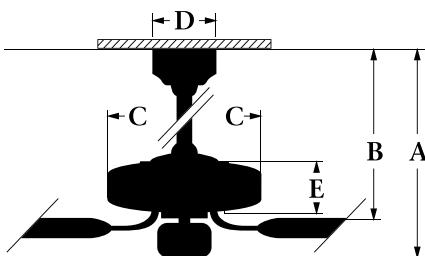

A (2" DR) - 12½   C - 13
A (6" DR) - 16½   D - 5⅞
B (2" DR) - 9   E - 4¾
B (6" DR) - 13

The Cordova fan is shipped with two down rods, a 2" for mounting close to the ceiling, a 6" rod for mounting farther away.

SPECIFICATIONS

Blade Sweep - 52" or 56"
# of Blades - 5
Blade Pitch - 14°
Motor Size - 188 x 15
AMPS (HI Speed) - .70
Watts (HI Speed) - 80
RPM (HI/MED/LO) - 210/120/78
CFM (HI Speed) - 7680

WARRANTY

Lifetime Limited Warranty

REMOTE SYSTEMS

AVAILABLE

FINISHES

Antique Brass, Antique White,
Brownstone, English Toffee,
European Bronze, Graystone,
Mocha, Nickel Bronze,
Polished Brass, Textured White,
White Brass