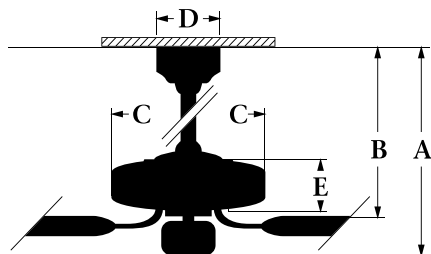

Celestial®

CE52EB with B5/52S-WWB
European Bronze Celestial fan with Washed Walnut Birch blades.

MODEL #CE52

DIMENSIONS

- A (2" DR) – 12¹/₈ C – 13
- A (6" DR) – 16¹/₂ D – 5¹/₈
- B (2" DR) – 9 E – 5
- B (6" DR) – 13

The Celestial fan is shipped with two down rods, a 2" for mounting close to the ceiling, a 6" rod for mounting farther away.

SPECIFICATIONS

- Blade Sweep – 52"
- # of Blades – 5
- Blade Pitch – 12°
- Motor Size – 153 x 15
- AMPS (HI Speed) – .70
- Watts (HI Speed) – 80
- RPM (HI/MED/LO) – 100/125/55
- CFM (HI Speed) – 6300